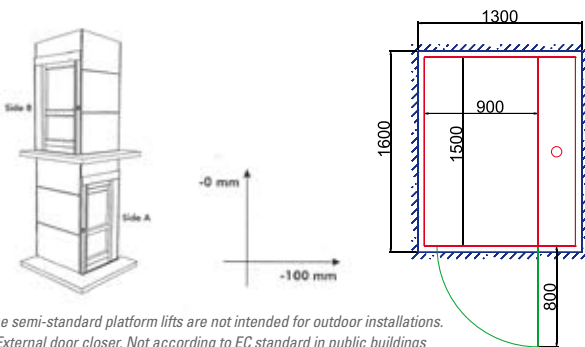

Kiedy potrzebujesz platformy  
o mniejszych wymiarach

När Du behöver en mindre hiss

**1. Cut out size 1200x1350 mm\*  
Platform size 800x1250 mm**

**3. Cut out size 1400x1400 mm  
Platform size 1000x1300 mm**

**2. Cut out size 1300x1600 mm\*\*  
Platform size 900x1500 mm**

**4. Cut out size 1500x1500 mm  
Platform size 1100x1400 mm**

The semi-standard platform lifts are not intended for outdoor installations.  
\* External door closer. Not according to EC standard in public buildings  
\*\* Possible as A7000

Semi-standard dimensions Cibes A5000 – CLEAR DOOR OPENING WIDTH						
		AL3/AL4	A1	A1/A4 Gates	A2	E160
1. Cut out size 1200x1350*	Side A/C	700	700	700	-	700
	Side B	800	750	750	-	750
2. Cut out size 1300x1600	Side A/C	800	800	800	-	800
	Side B	1050	900	900	900	1000
3. Cut out size 1400x1400	Side A/C	900	900	900	900	900
	Side B	850	800	800	-	800
4. Cut out size 1500x1500	Side A/C	900	900	900	900	900
	Side B	950	900	900	-	900