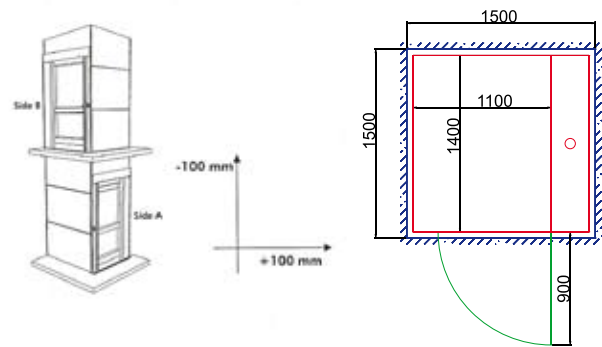

Kiedy potrzebujesz platformy  
o mniejszych wymiarach

När Du behöver en mindre hiss

**1. Cut out size 1200x1350 mm\*  
Platform size 800x1250 mm**

**3. Cut out size 1400x1400 mm  
Platform size 1000x1300 mm**

**2. Cut out size 1300x1600 mm\*\*  
Platform size 900x1500 mm**

**4. Cut out size 1500x1500 mm  
Platform size 1100x1400 mm**

The semi-standard platform lifts are not intended for outdoor installations.  
\* External door closer. Not according to EC standard in public buildings  
\*\* Possible as A7000

Semi-standard dimensions Cibes A5000 – CLEAR DOOR OPENING WIDTH						
		AL3/AL4	A1	A1/A4 Gates	A2	E160
1. Cut out size 1200x1350*	Side A/C	700	700	700	-	700
	Side B	800	750	750	-	750
2. Cut out size 1300x1600	Side A/C	800	800	800	-	800
	Side B	1050	900	900	900	1000
3. Cut out size 1400x1400	Side A/C	900	900	900	900	900
	Side B	850	800	800	-	800
4. Cut out size 1500x1500	Side A/C	900	900	900	900	900
	Side B	950	900	900	-	900