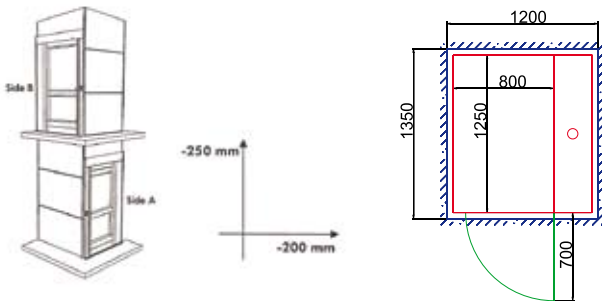

Kiedy potrzebujesz platformy  
o mniejszych wymiarach

När Du behöver en mindre hiss

**1. Cut out size 1200x1350 mm\*  
Platform size 800x1250 mm**

**3. Cut out size 1400x1400 mm  
Platform size 1000x1300 mm**

**2. Cut out size 1300x1600 mm\*\*  
Platform size 900x1500 mm**

**4. Cut out size 1500x1500 mm  
Platform size 1100x1400 mm**

The semi-standard platform lifts are not intended for outdoor installations.  
\* External door closer. Not according to EC standard in public buildings  
\*\* Possible as A7000

Semi-standard dimensions Cibes A5000 – CLEAR DOOR OPENING WIDTH						
		AL3/AL4	A1	A1/A4 Gates	A2	E160
1. Cut out size 1200x1350*	Side A/C	700	700	700	-	700
	Side B	800	750	750	-	750
2. Cut out size 1300x1600	Side A/C	800	800	800	-	800
	Side B	1050	900	900	900	1000
3. Cut out size 1400x1400	Side A/C	900	900	900	900	900
	Side B	850	800	800	-	800
4. Cut out size 1500x1500	Side A/C	900	900	900	900	900
	Side B	950	900	900	-	900