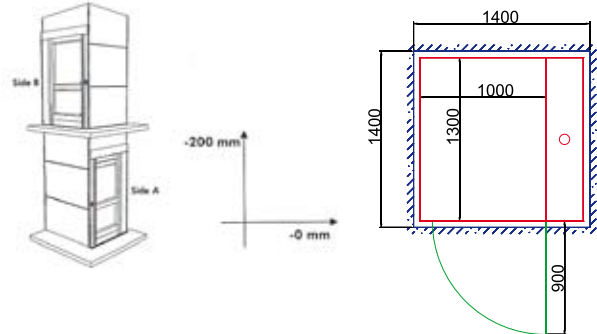

Kiedy potrzebujesz platformy  
o mniejszych wymiarach

När Du behöver en mindre hiss

**1. Cut out size 1200x1350 mm\*  
Platform size 800x1250 mm**

**3. Cut out size 1400x1400 mm  
Platform size 1000x1300 mm**

**2. Cut out size 1300x1600 mm\*\*  
Platform size 900x1500 mm**

**4. Cut out size 1500x1500 mm  
Platform size 1100x1400 mm**

The semi-standard platform lifts are not intended for outdoor installations.  
\* External door closer. Not according to EC standard in public buildings  
\*\* Possible as A7000

Semi-standard dimensions Cibes A5000 – CLEAR DOOR OPENING WIDTH						
		AL3/AL4	A1	A1/A4 Gates	A2	E160
1. Cut out size 1200x1350*	Side A/C	700	700	700	-	700
	Side B	800	750	750	-	750
2. Cut out size 1300x1600	Side A/C	800	800	800	-	800
	Side B	1050	900	900	900	1000
3. Cut out size 1400x1400	Side A/C	900	900	900	900	900
	Side B	850	800	800	-	800
4. Cut out size 1500x1500	Side A/C	900	900	900	900	900
	Side B	950	900	900	-	900